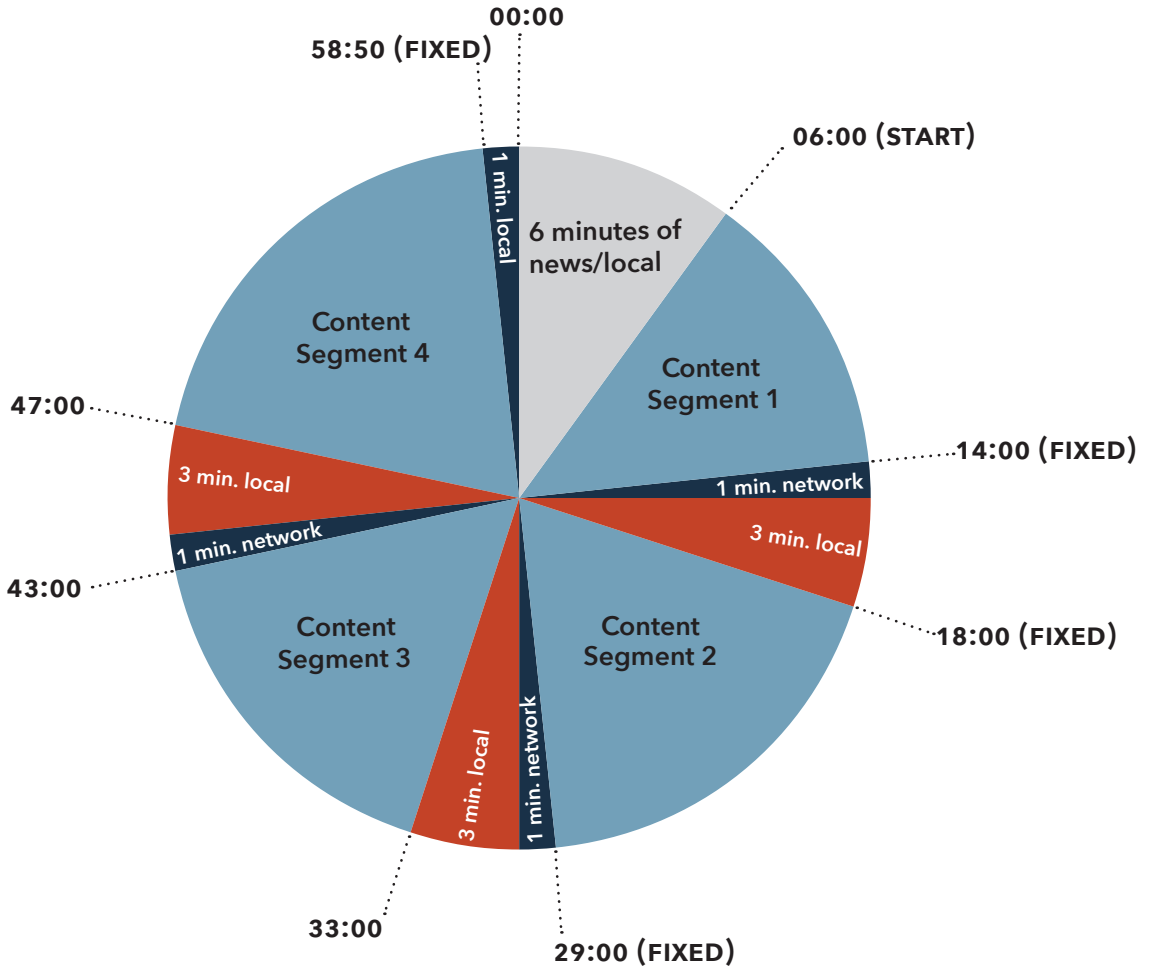

Program Clock

- ALL SEGMENTS BEGIN WITH :10 BED MUSIC FOR LOCAL ID
- AFTER THE NETWORK SPOTS, LOCAL BREAK FILLED WITH PSA'S
- ALL BREAKS ARE FIXED/HARD-TIMED

- SEGMENT 1: 8 MINUTES
- SEGMENT 2: 11 MINUTES
- SEGMENT 3: 10 MINUTES
- SEGMENT 4: 11 MINUTES, 50 SECONDS