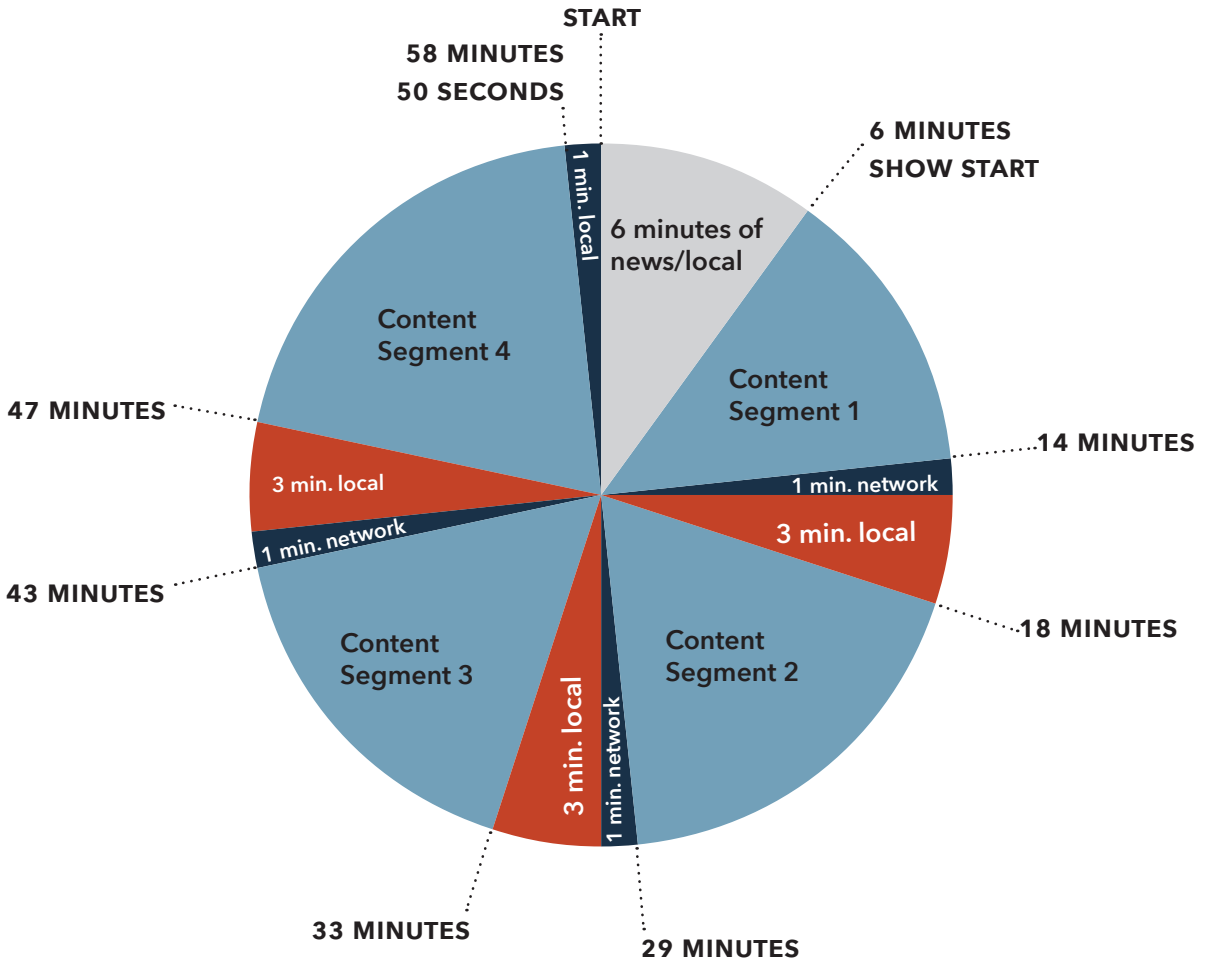

# Program Clock

- ALL SEGMENTS BEGIN WITH :10 BED MUSIC FOR LOCAL ID
- AFTER THE NETWORK SPOTS, LOCAL BREAK FILLED WITH PSA'S
- ALL BREAKS ARE FIXED/HARD-TIMED

- SEGMENT 1: 8 MINUTES
- SEGMENT 2: 11 MINUTES
- SEGMENT 3: 10 MINUTES
- SEGMENT 4: 11 MINUTES, 50 SECONDS